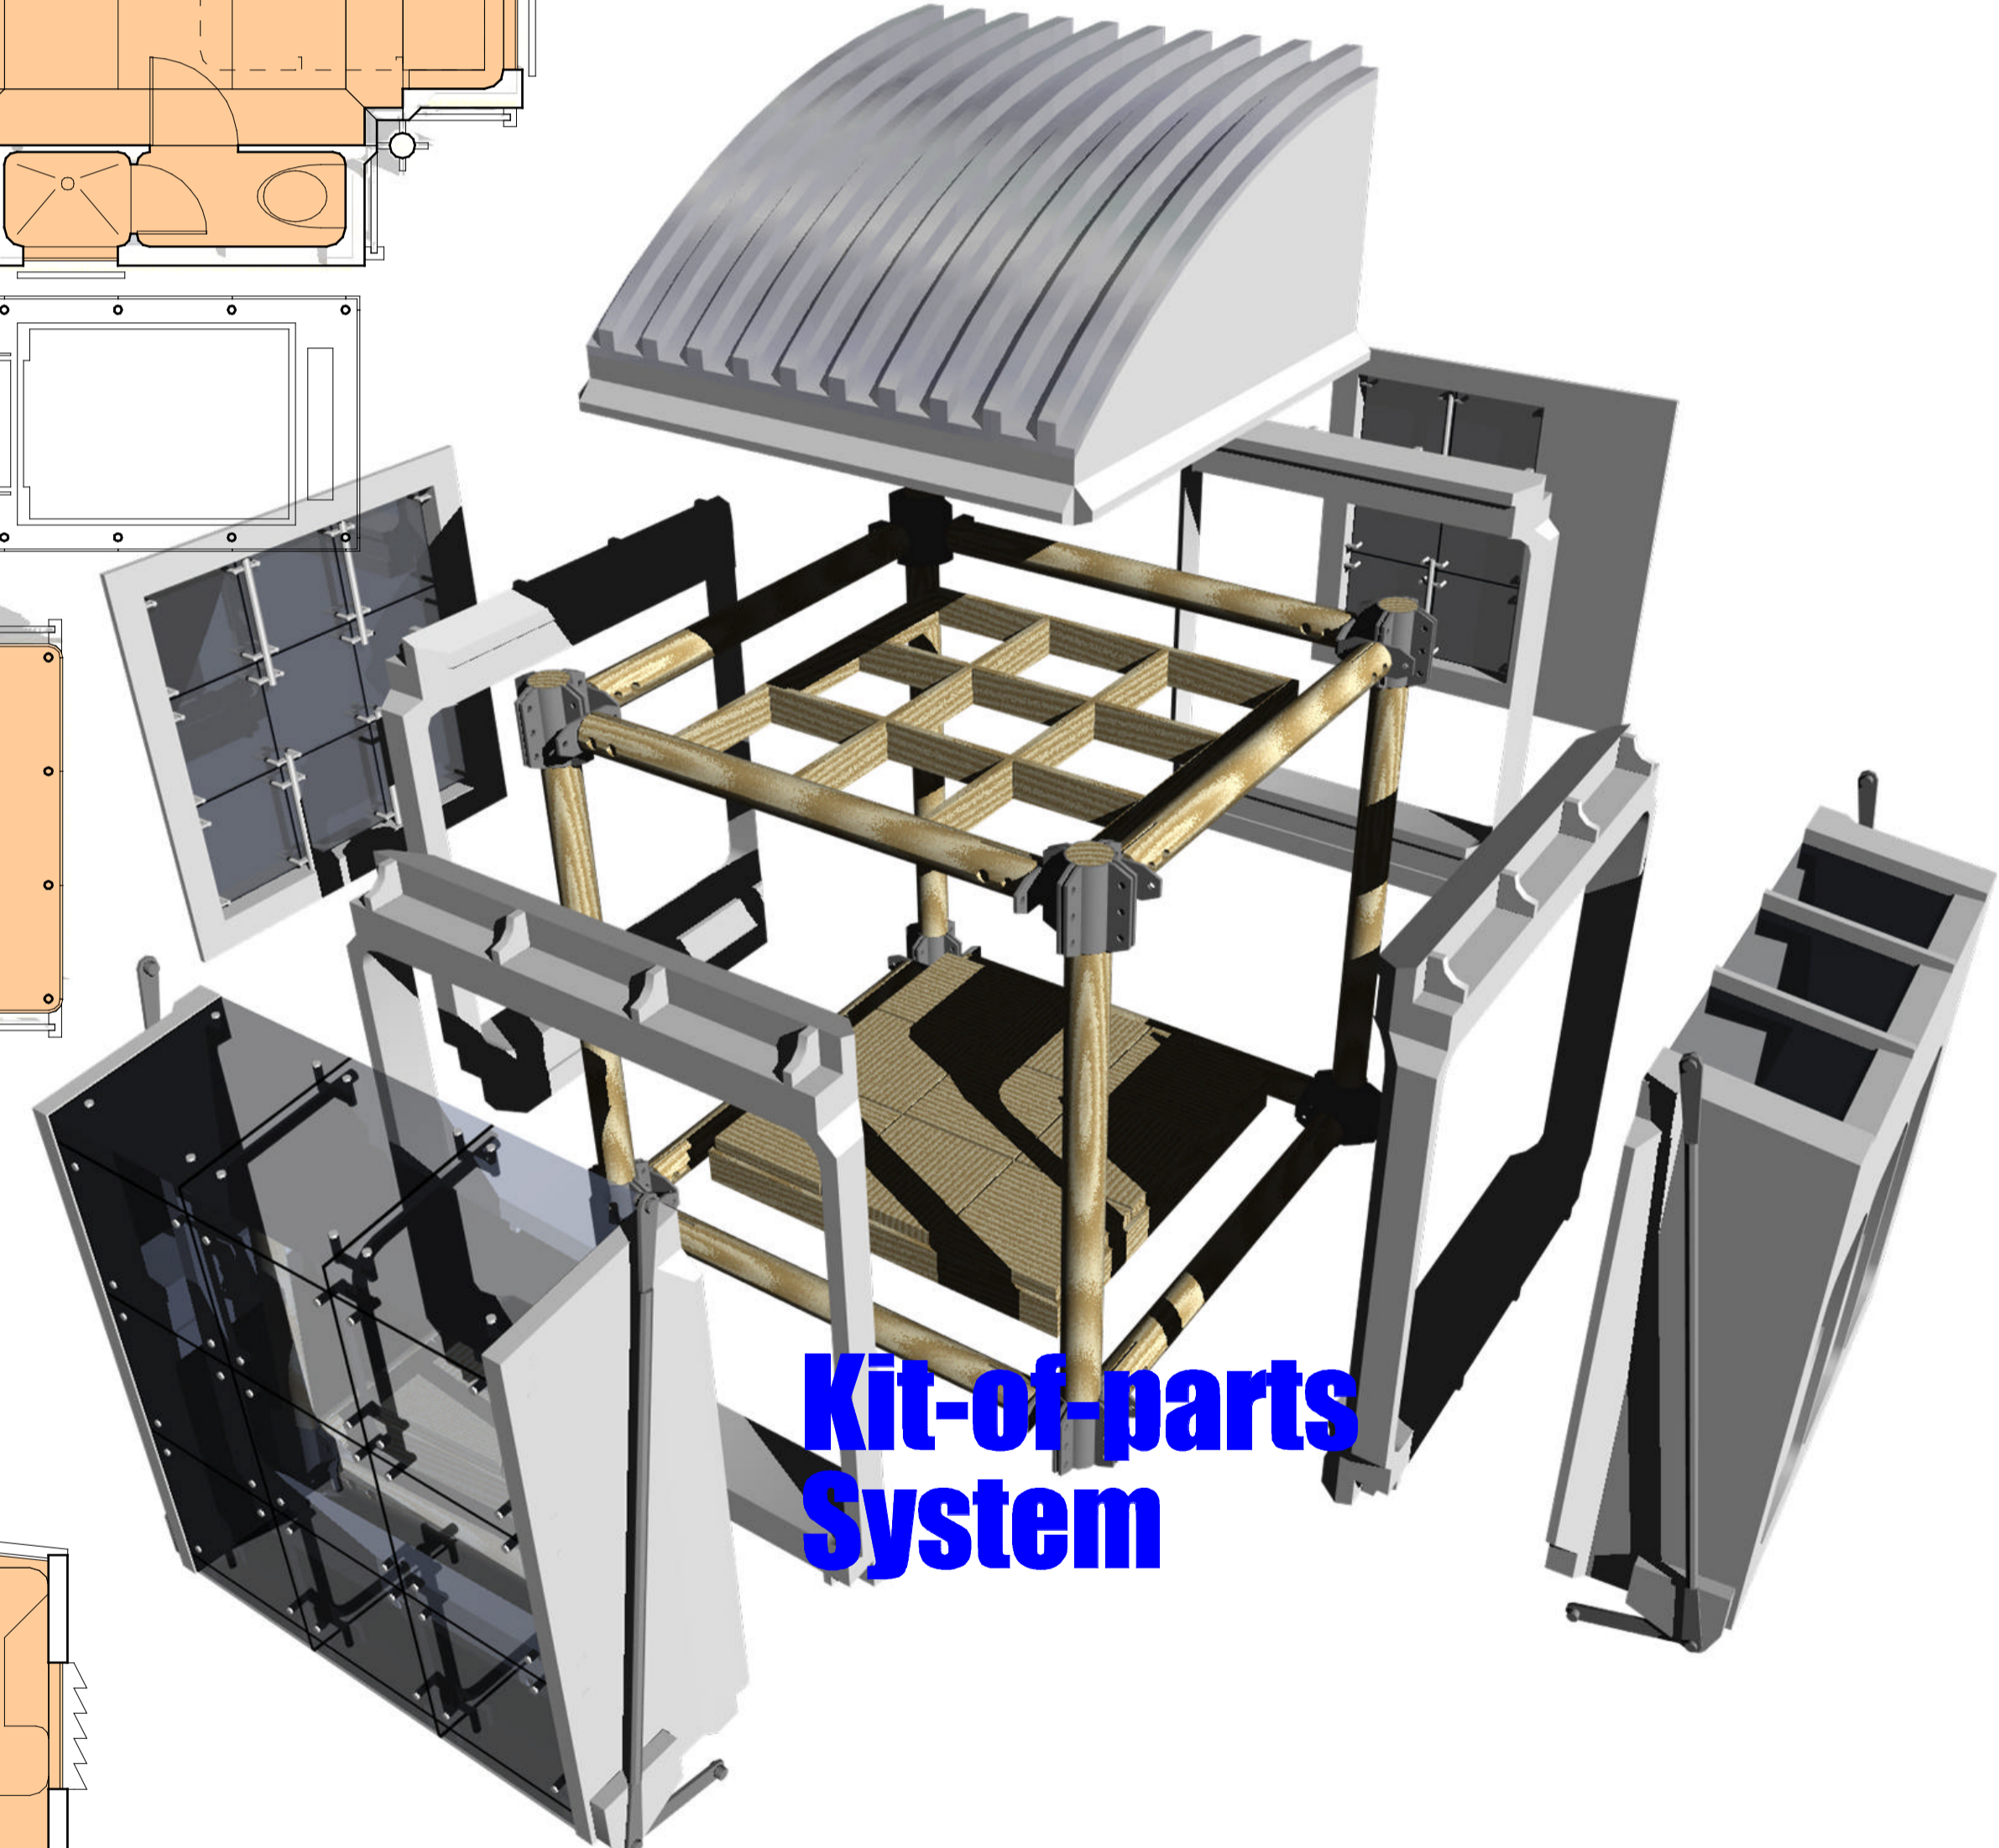

# residence system tan 01

**Assisted Living**

**Community**

**Structure**

**Perspective**

**Kit-of-parts System**

Design Team:

A. Scott Howe  
Ray Zee  
Mime Tan  
Carol Fay Ty

MAY 2002  
香港大學

**universal design kit - of - parts system**