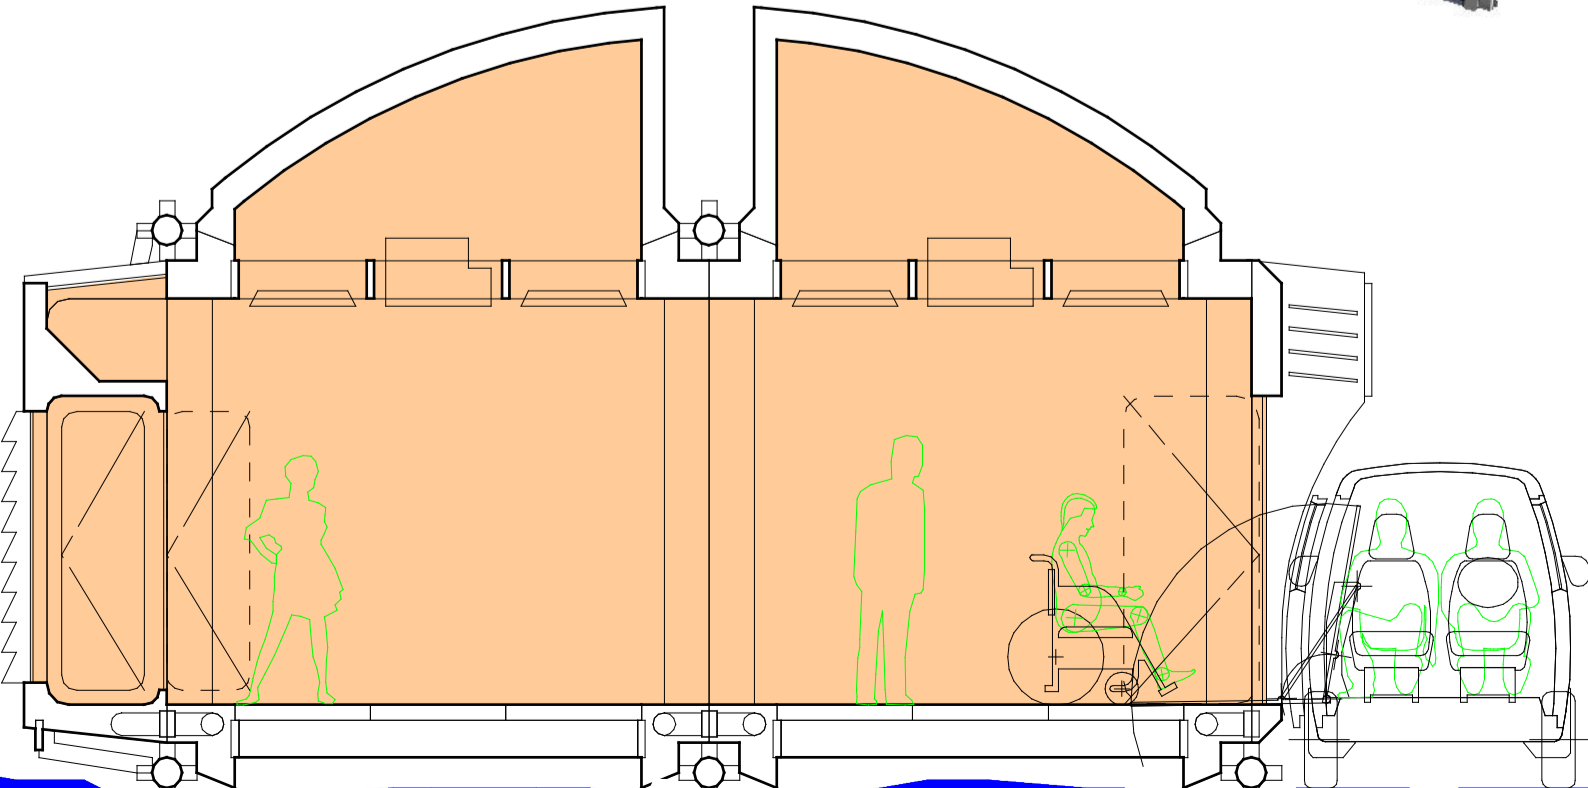

# residence system tan 01

**Assisted Living**

**Community**

**Structure**

**Perspective**

**Kit-of-parts System**

Design Team:

A. Scott Howe  
Ray Zee  
Mime Tan  
Carol Fay Ty

MAY 2002  
香港大學

**universal design kit - of - parts system**