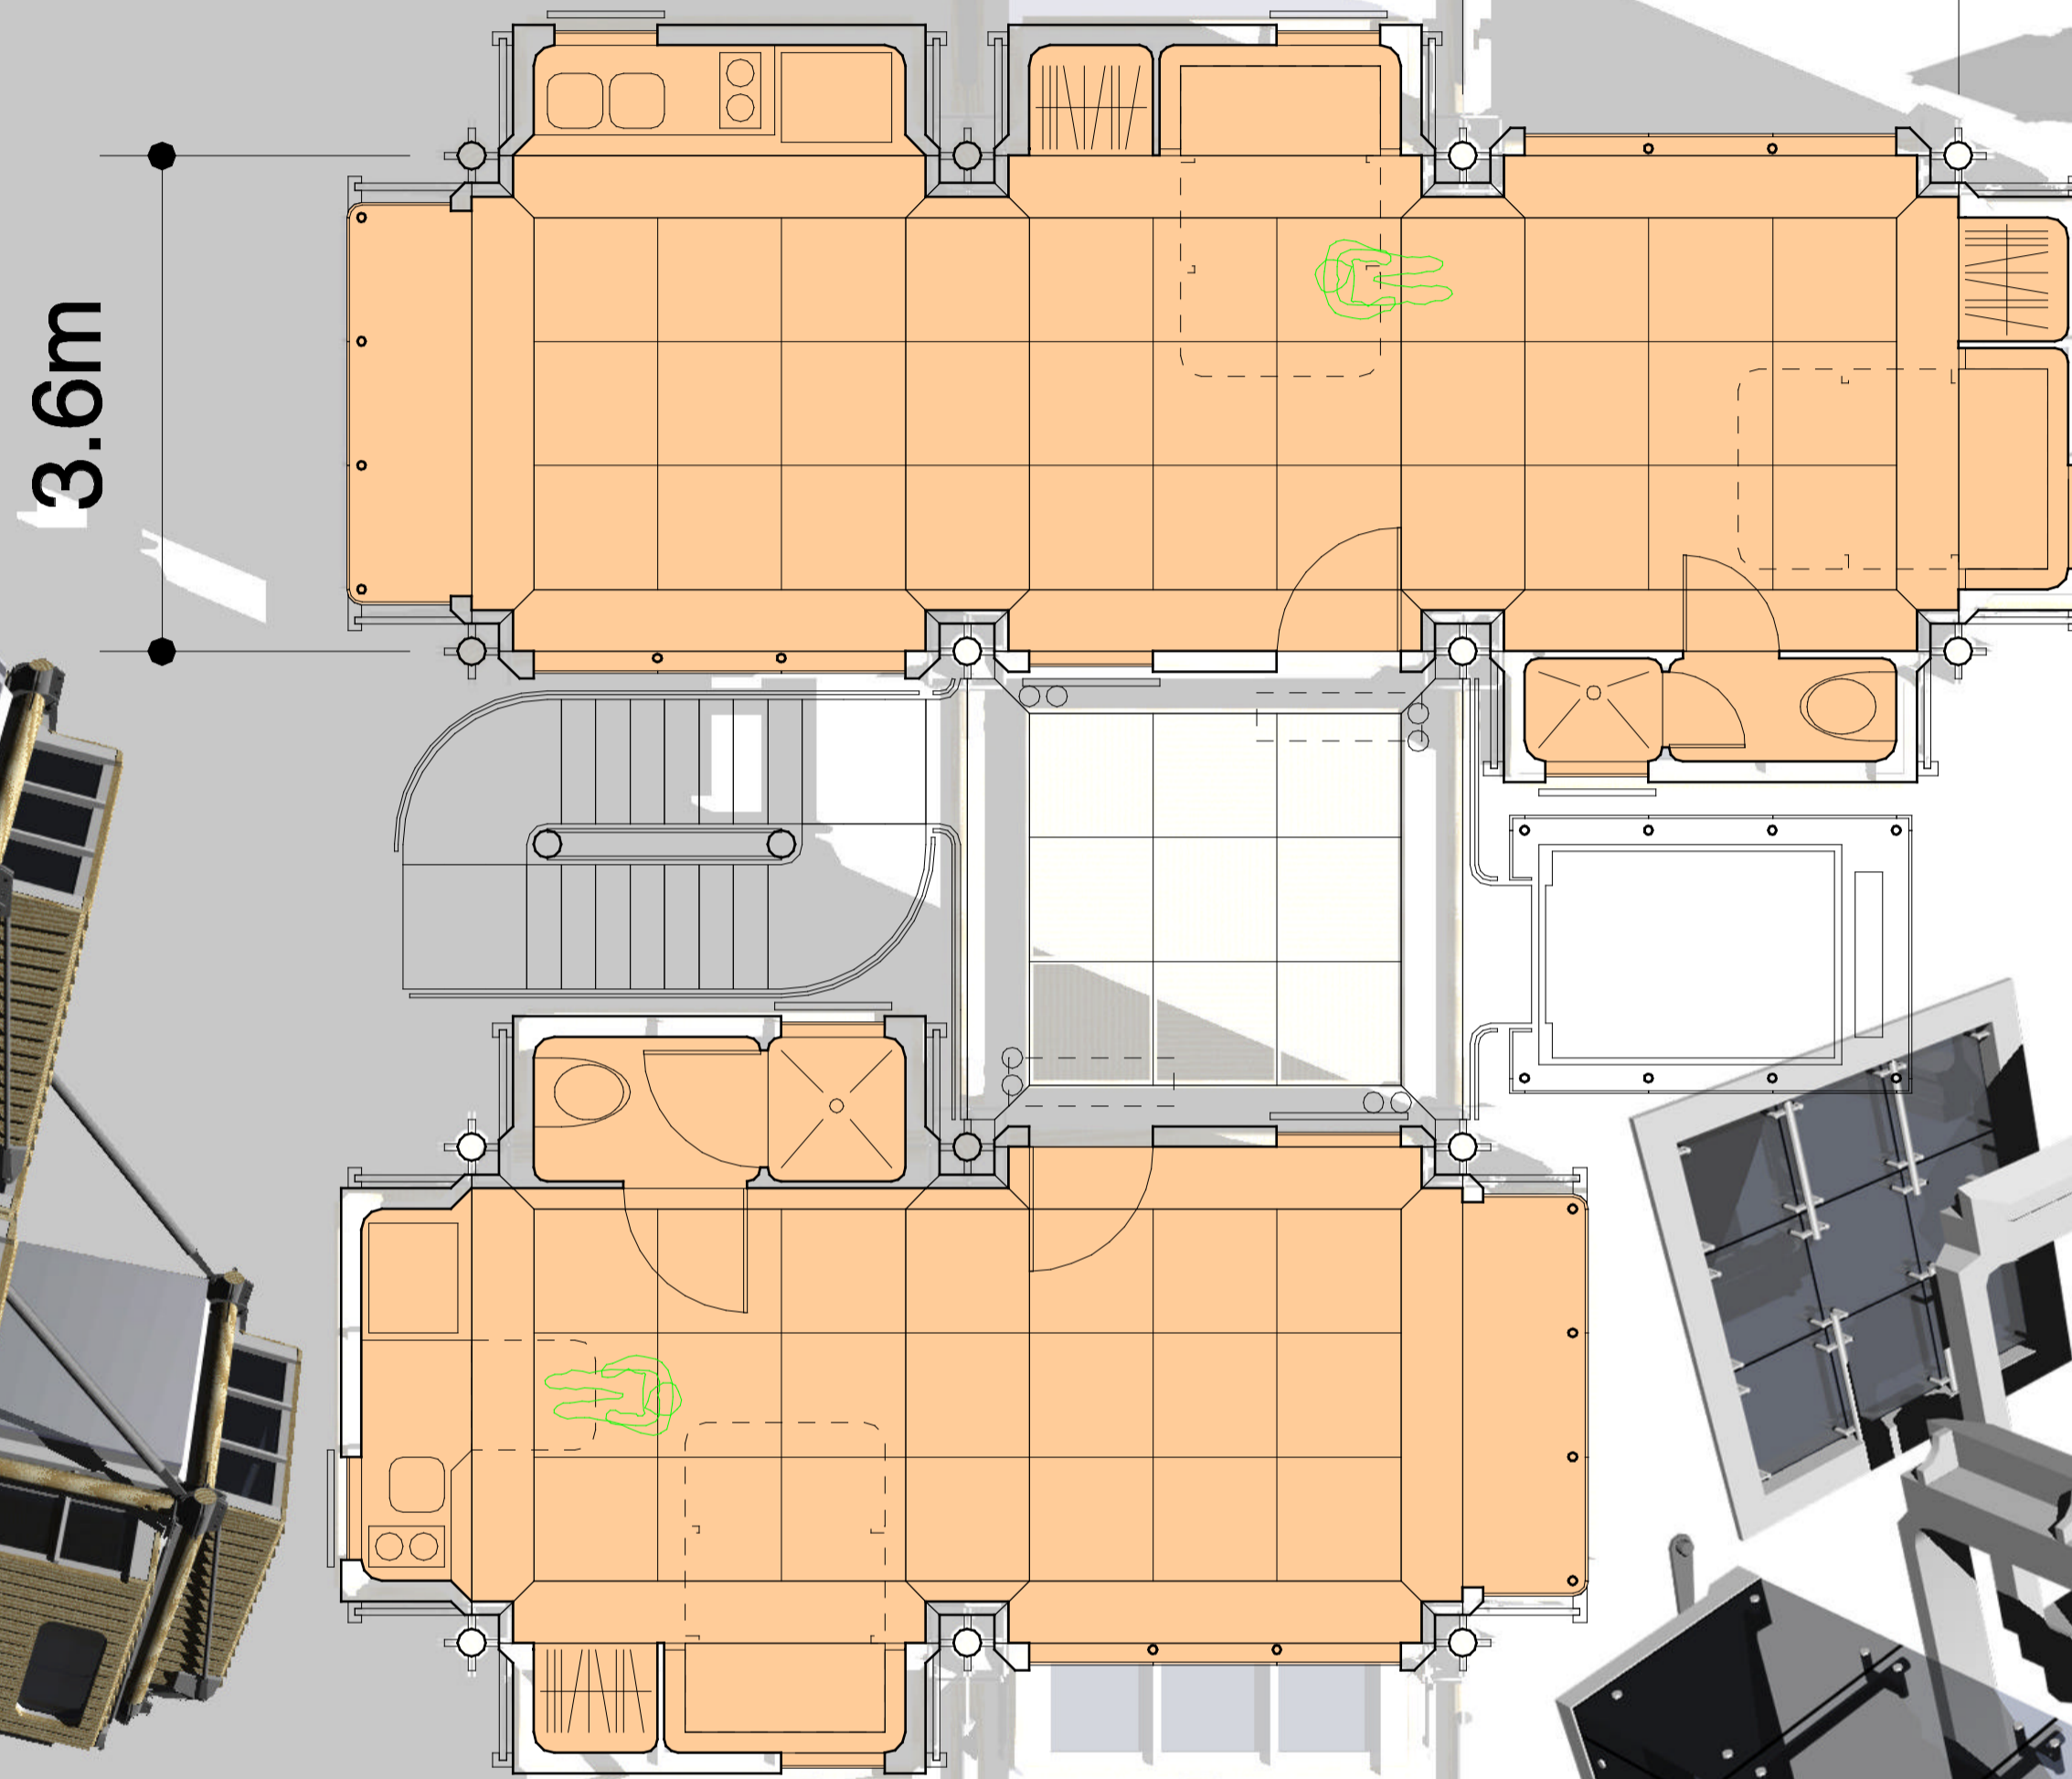

# residence system tan 01

**Assisted Living**

**Community**

**Structure**

**Perspective**

**Kit-of-parts System**

Design Team:

A. Scott Howe  
Ray Zee  
Mime Tan  
Carol Fay Ty

MAY 2002  
香港大學

**universal design kit - of - parts system**