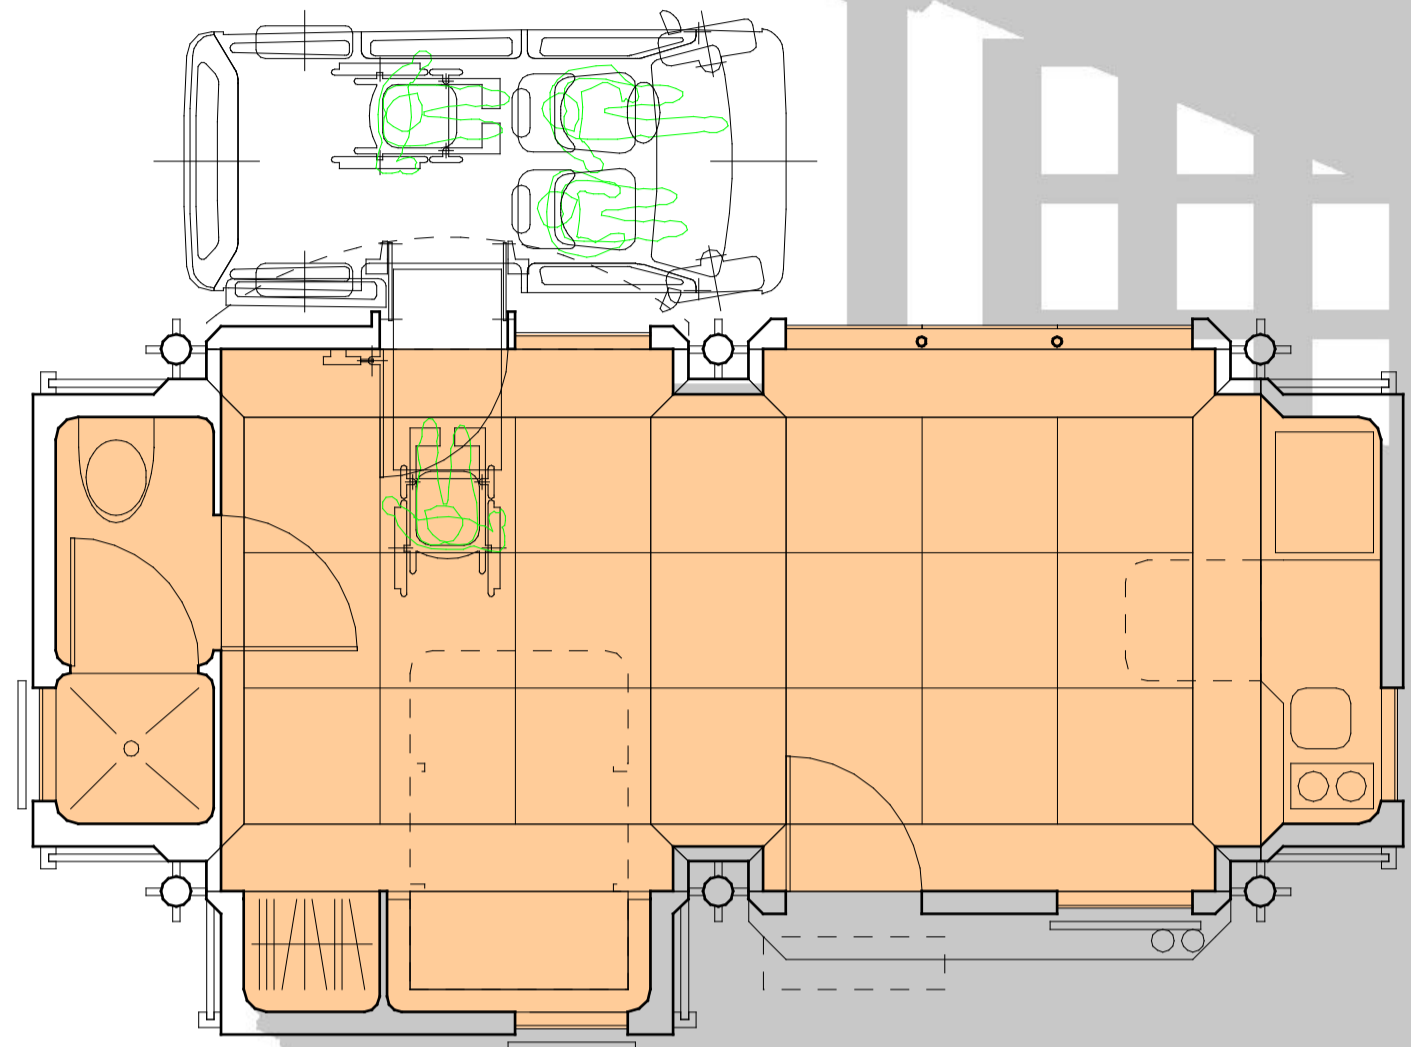

# residence system tan 01

**Assisted Living**

**Community**

**Structure**

**Perspective**

**Kit-of-parts System**

Design Team:

A. Scott Howe  
Ray Zee  
Mime Tan  
Carol Fay Ty

MAY 2002  
香港大學

**universal design kit - of - parts system**