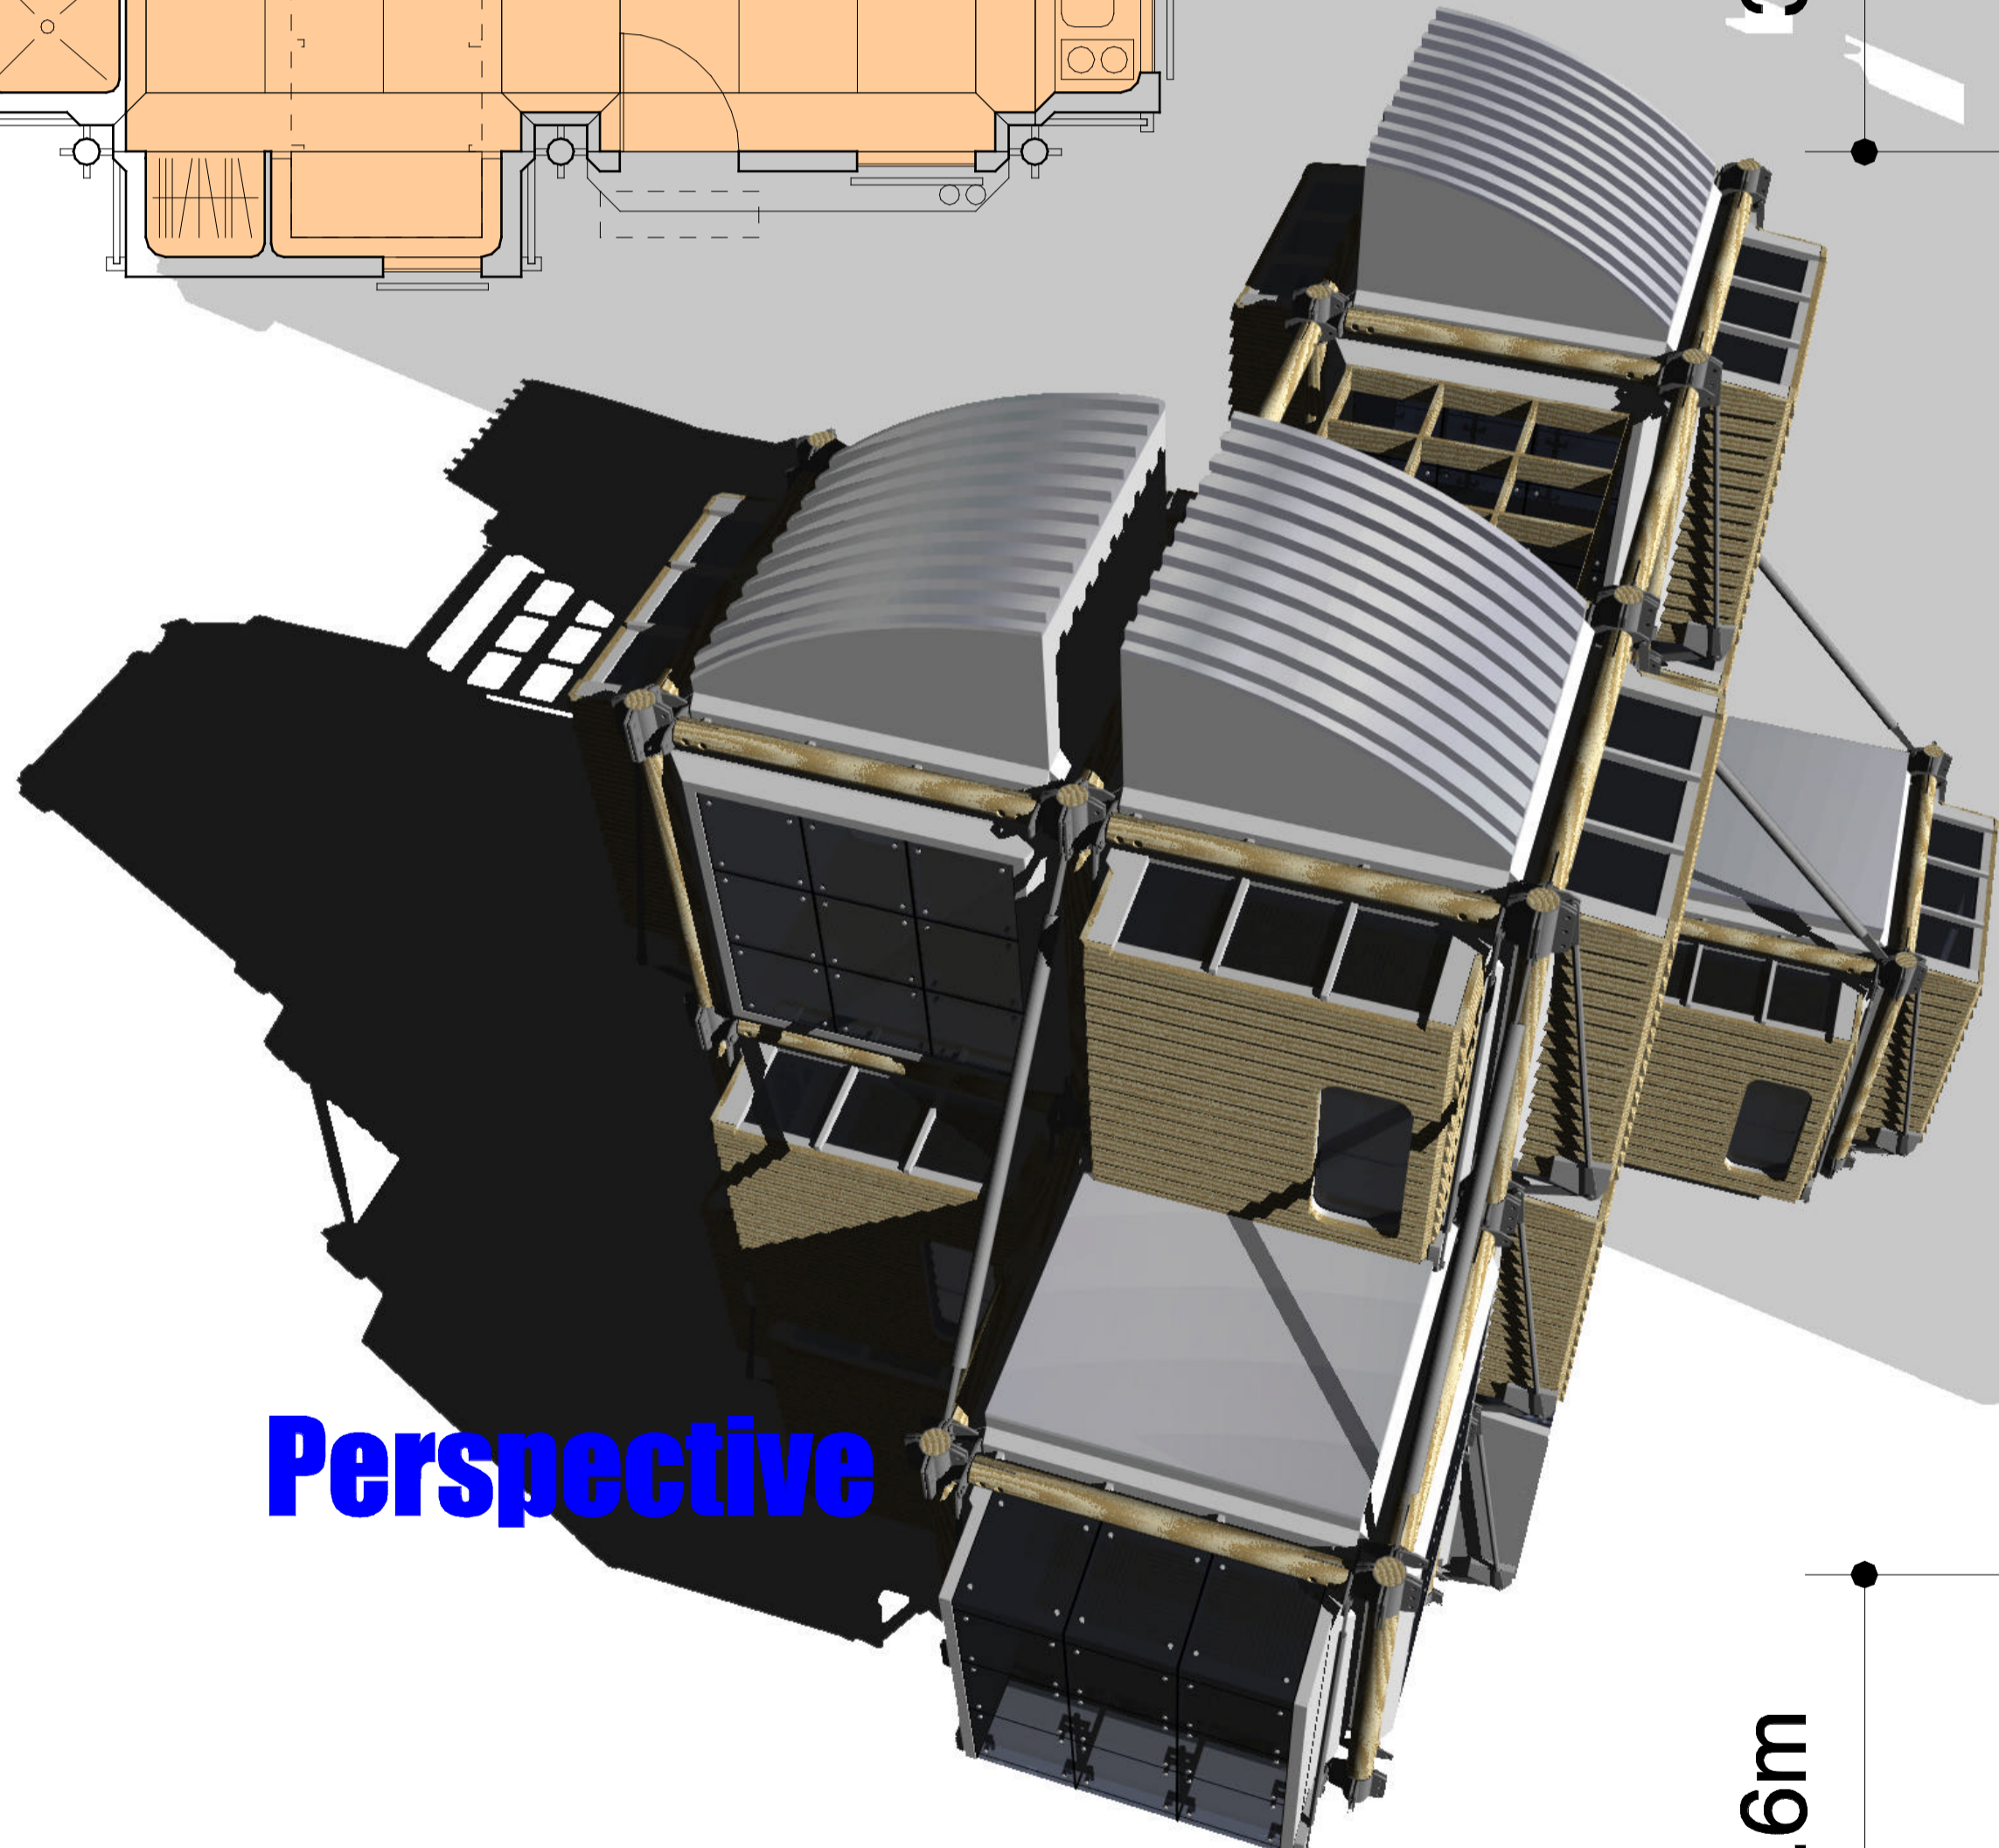

# residence system tan 01

**Assisted Living**

**Community**

**Structure**

**Perspective**

**Kit-of-parts System**

Design Team:

A. Scott Howe  
Ray Zee  
Mime Tan  
Carol Fay Ty

MAY 2002  
香港大學

**universal design kit - of - parts system**