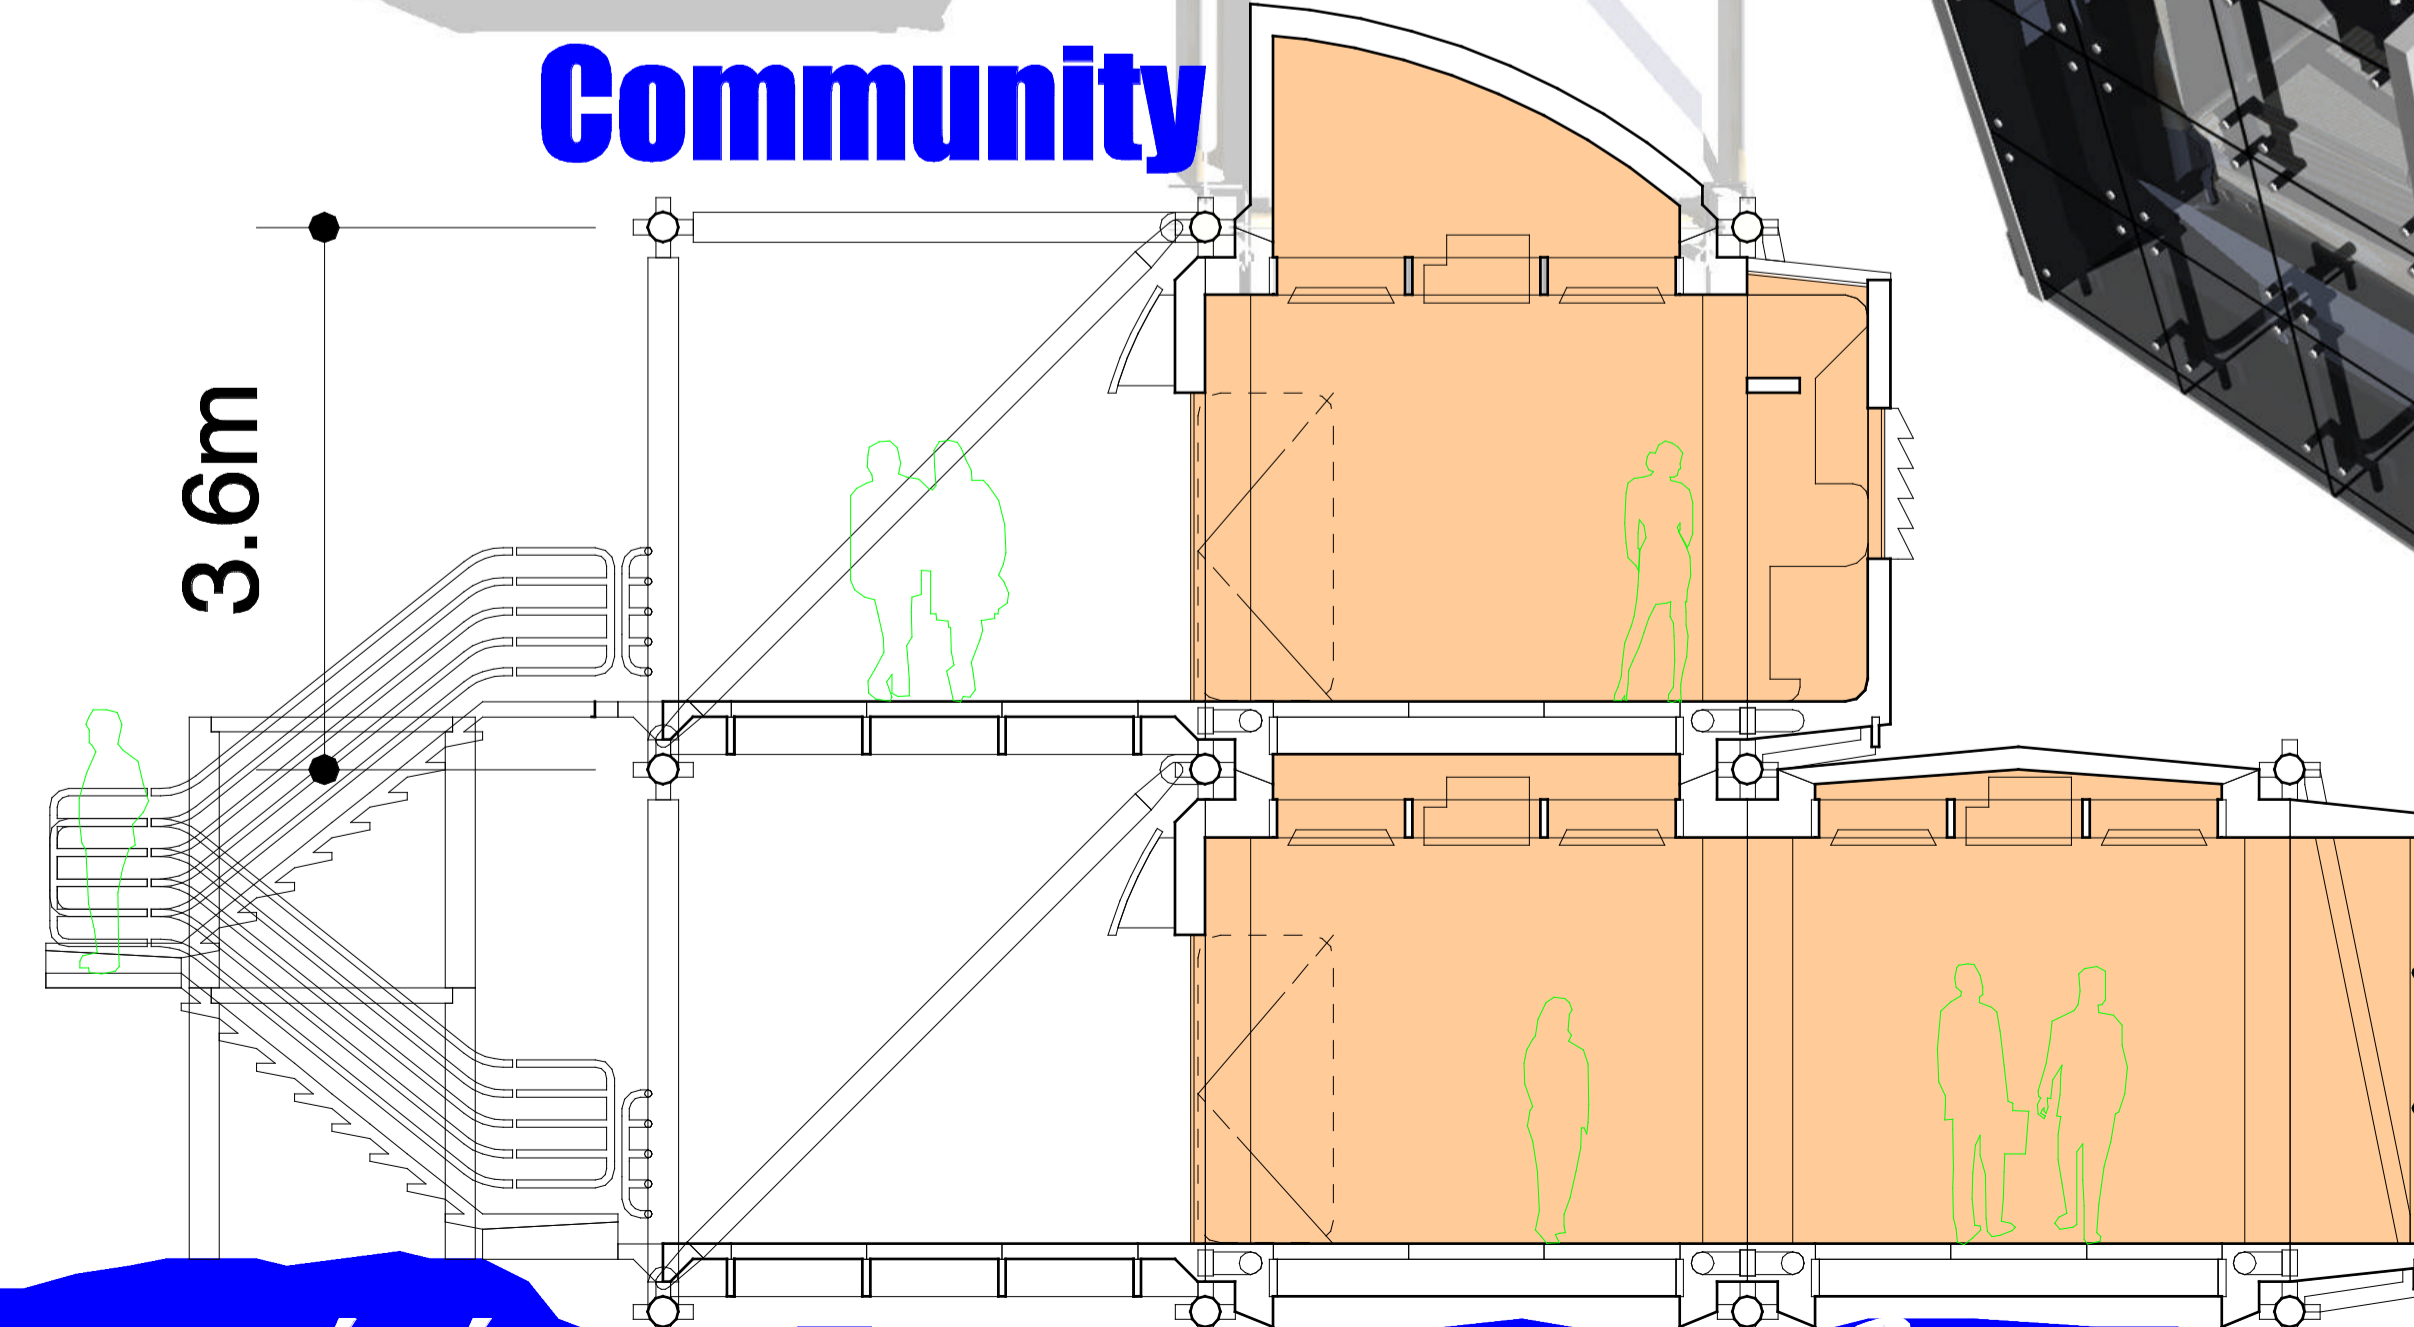

# residence system tan 01

**Assisted Living**

**Community**

**Structure**

**Perspective**

**Kit-of-parts System**

Design Team:

A. Scott Howe  
Ray Zee  
Mime Tan  
Carol Fay Ty

MAY 2002  
香港大學

**universal design kit - of - parts system**