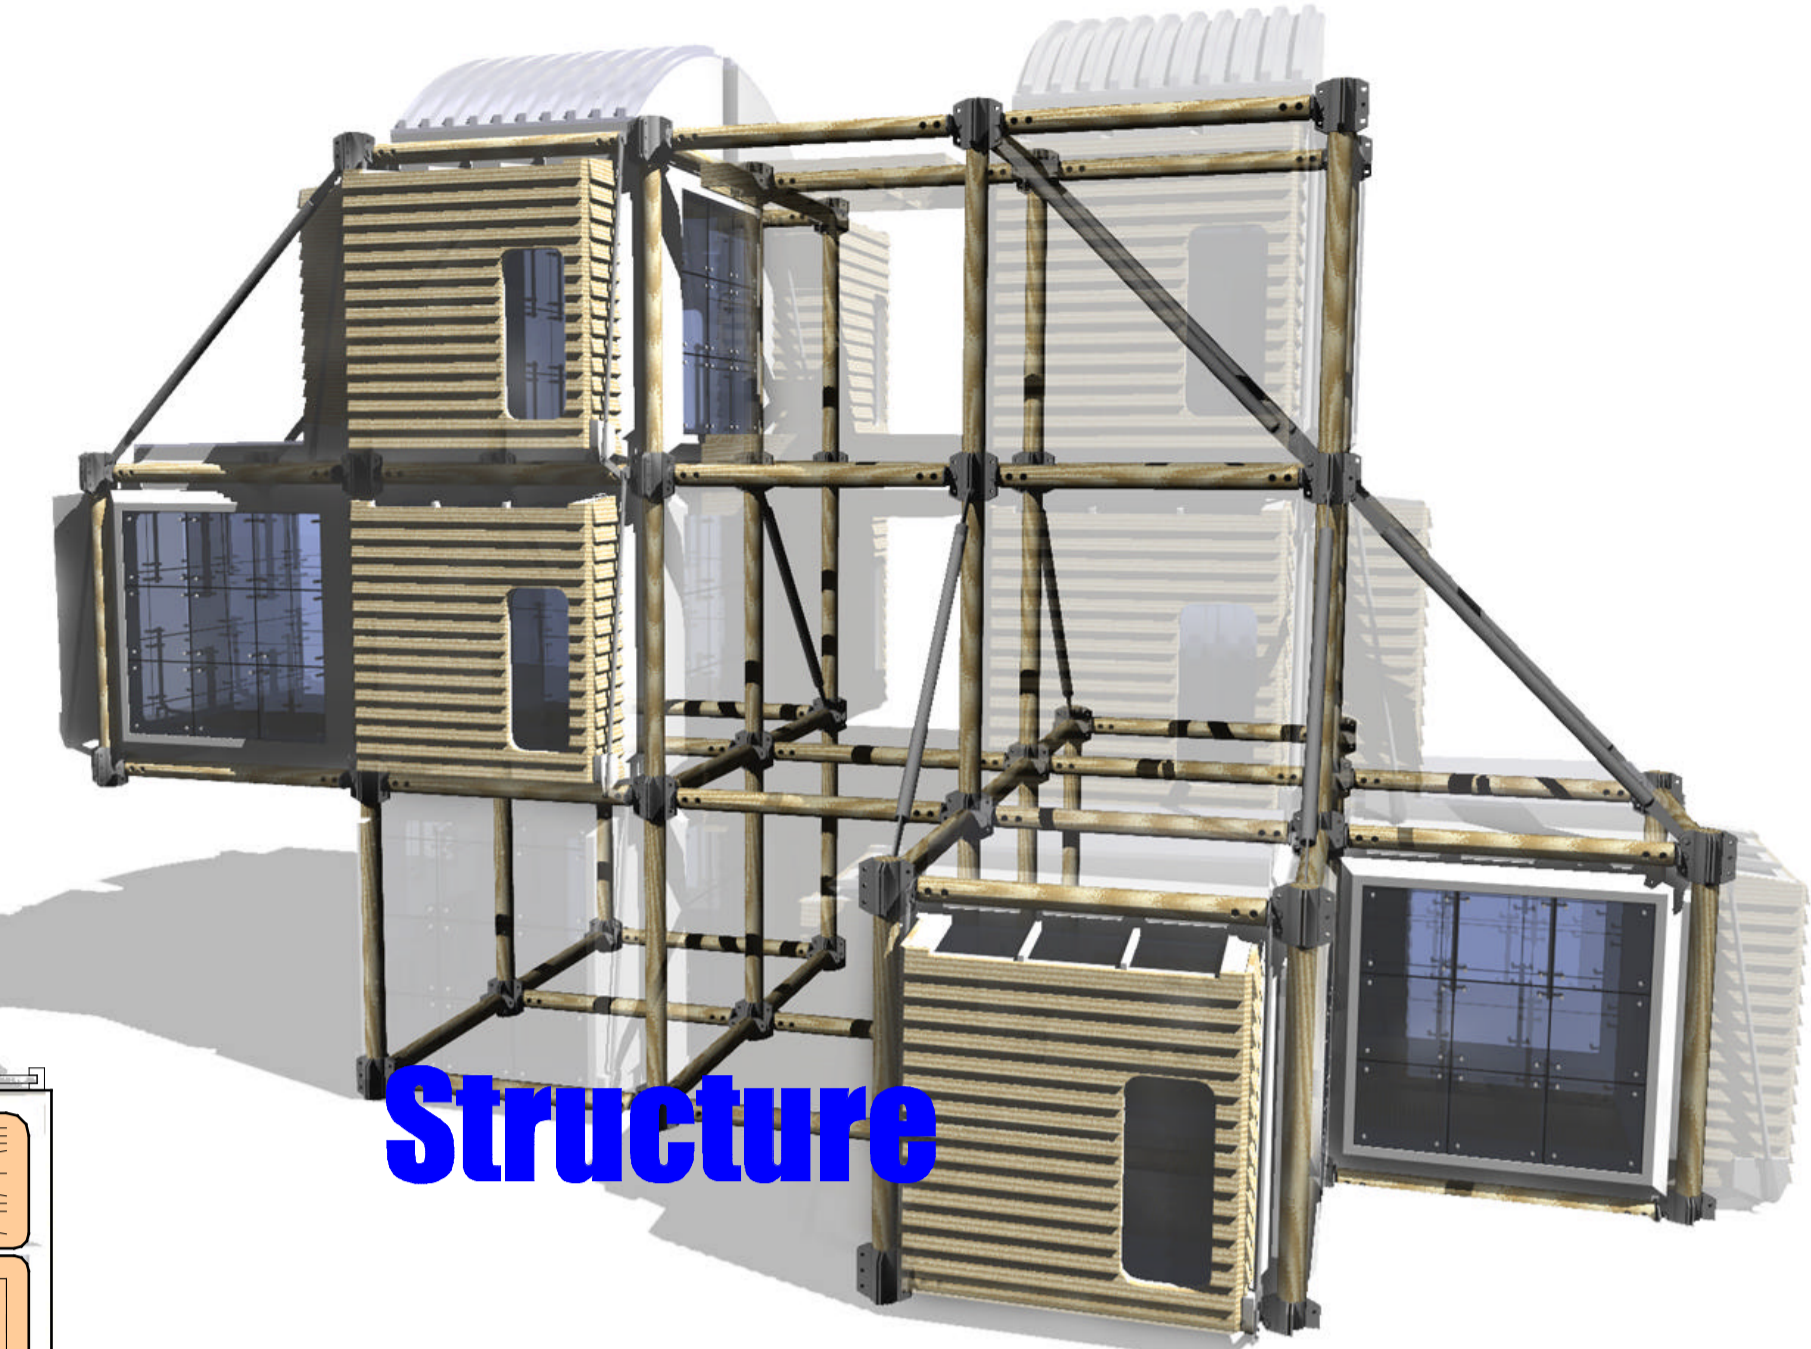

# residence system tan 01

**Assisted Living**

**Community**

**Structure**

**Perspective**

**Kit-of-parts System**

Design Team:

A. Scott Howe  
Ray Zee  
Mime Tan  
Carol Fay Ty

MAY 2002  
香港大學

**universal design kit - of - parts system**